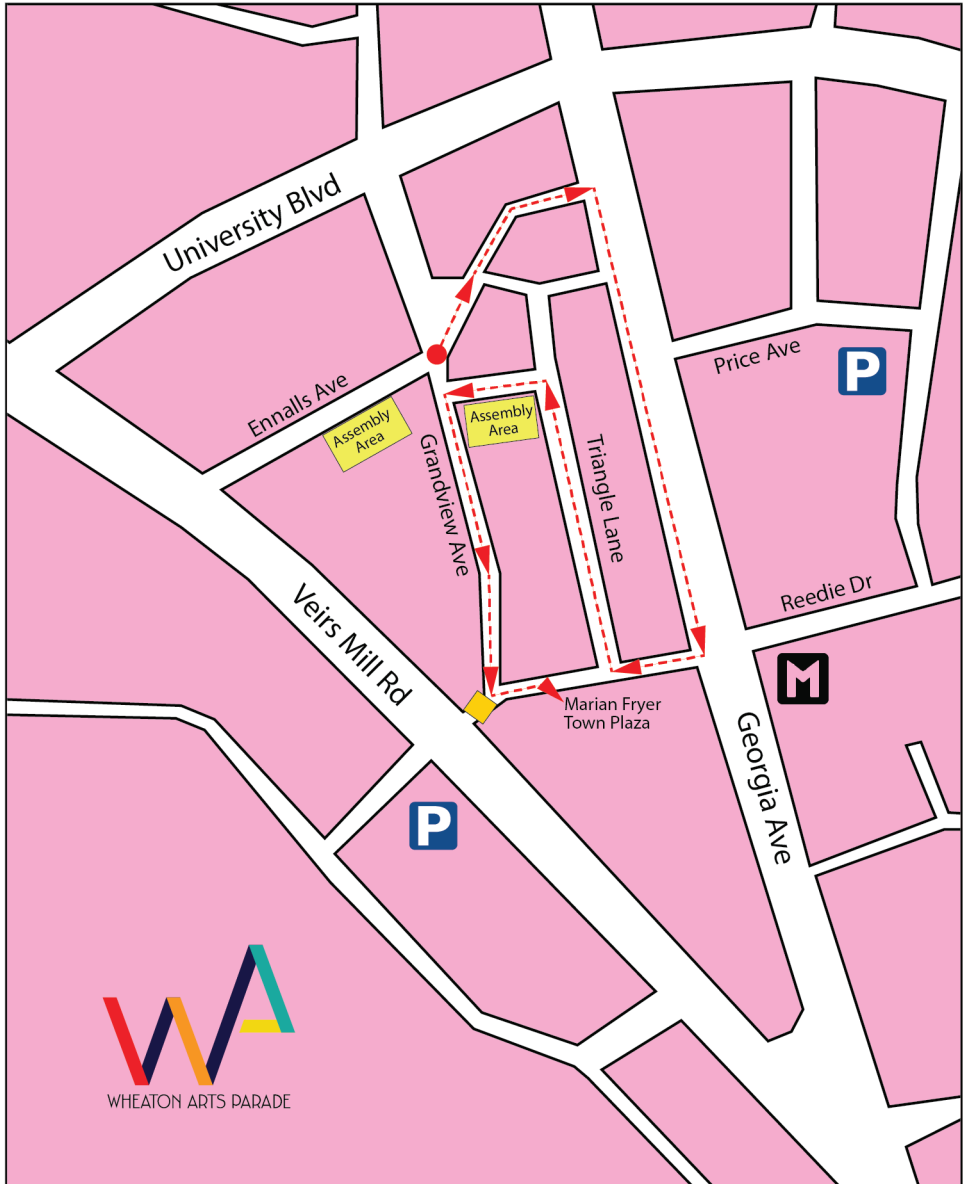

WHEATON ARTS PARADE and FESTIVAL

September 25, 2022

"Parade the Triangle"

THE PARADE

The parade starts at 10am at the intersection of Grandview and Ennalls Aves. After the parade, around 11:30am, there will be brief announcements followed by the National Anthem sung by Mimi Beard and Nasyr Mathis-Chambers (AEHS).

The Festival area opens at 10am, including food & beverage service.

Performances run from 12pm-5pm.

WHEATON ARTS PARADE & FESTIVAL

MARCHING FOR ART

Emcees - Gayle Berens, Rachel Cross & Eric Annis

Color Guard, Wheaton Volunteer Rescue Squad (WVRS)

Food and beverage service starts at 10am and ends at 5pm.
Exhibits open at 10am. Entertainment starts at 12:00pm

@artswheaton

@wheatonartsparade

FESTIVAL MAP

Amazonica Coffee

Charlottesville Point
Charging Station