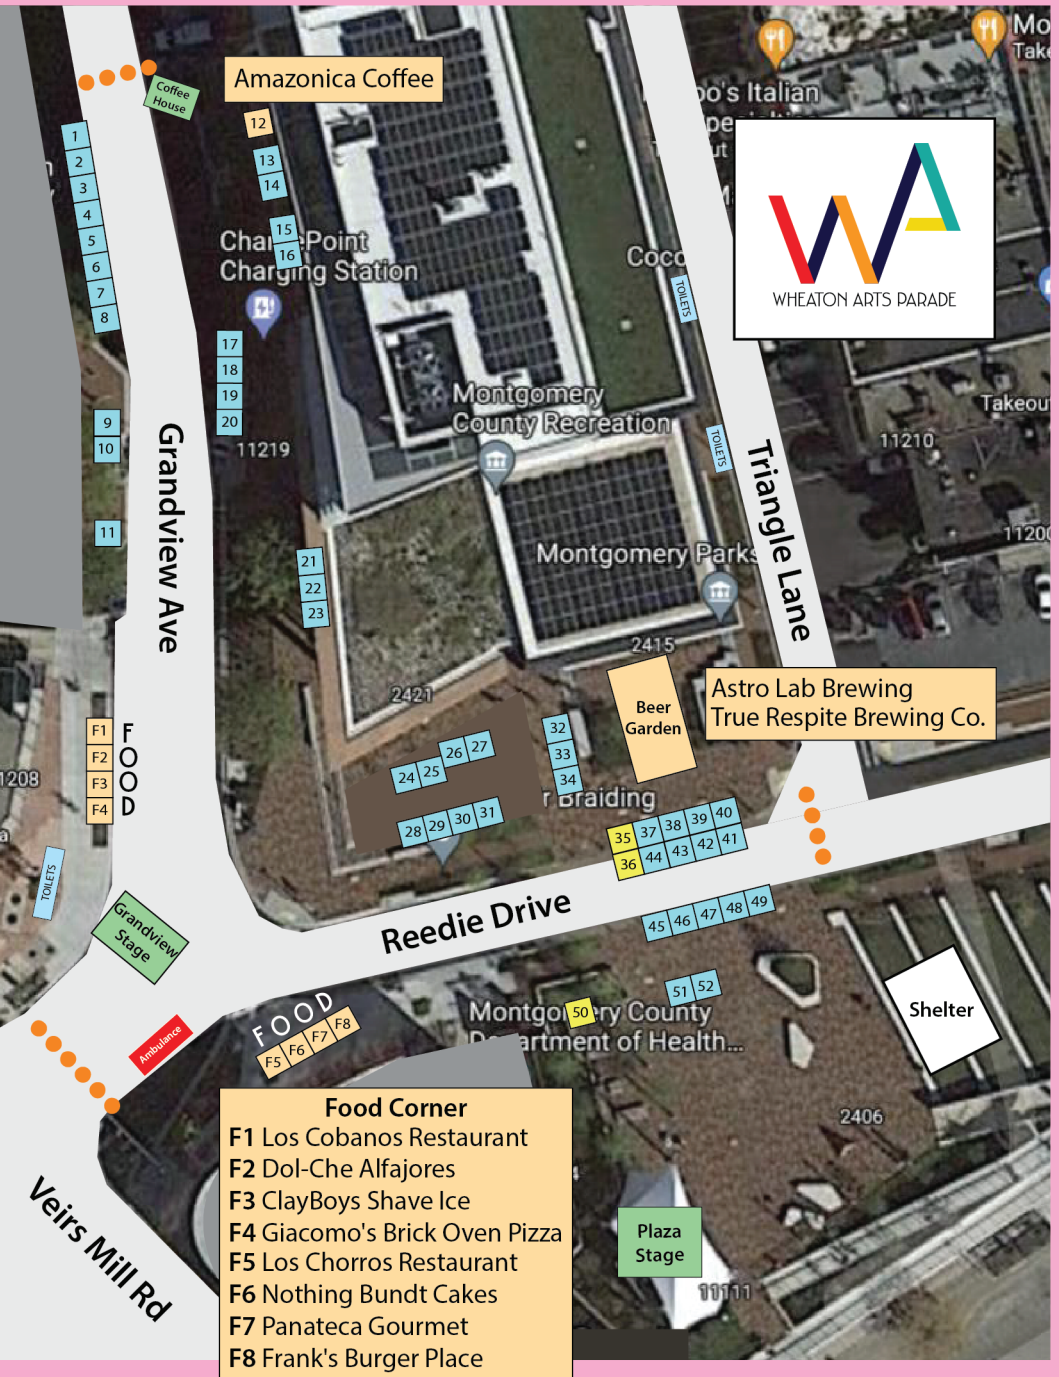

Food and beverage service starts at 10am and ends at 5pm.
Exhibits open at 10am. Entertainment starts at 12:00pm

@artswheaton

@wheatonartsparade

FESTIVAL MAP

Amazonica Coffee

Charlottesville Point
Charging Station

Montgomery
County Recreation

Montgomery Parks

Astro Lab Brewing
True Respite Brewing Co.

Beer
Garden

FOOD
F5 F6 F7 F8

Food Corner
 F1 Los Cobanos Restaurant
 F2 Dol-Che Alfajores
 F3 ClayBoys Shave Ice
 F4 Giacomo's Brick Oven Pizza
 F5 Los Chorros Restaurant
 F6 Nothing Bundt Cakes
 F7 Panateca Gourmet
 F8 Frank's Burger Place